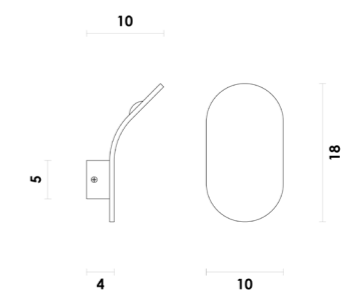

MOSIAR01BR10 | Arandela
Alumínio
Branco
LED | 1X2,6W | 3000K | 172lm