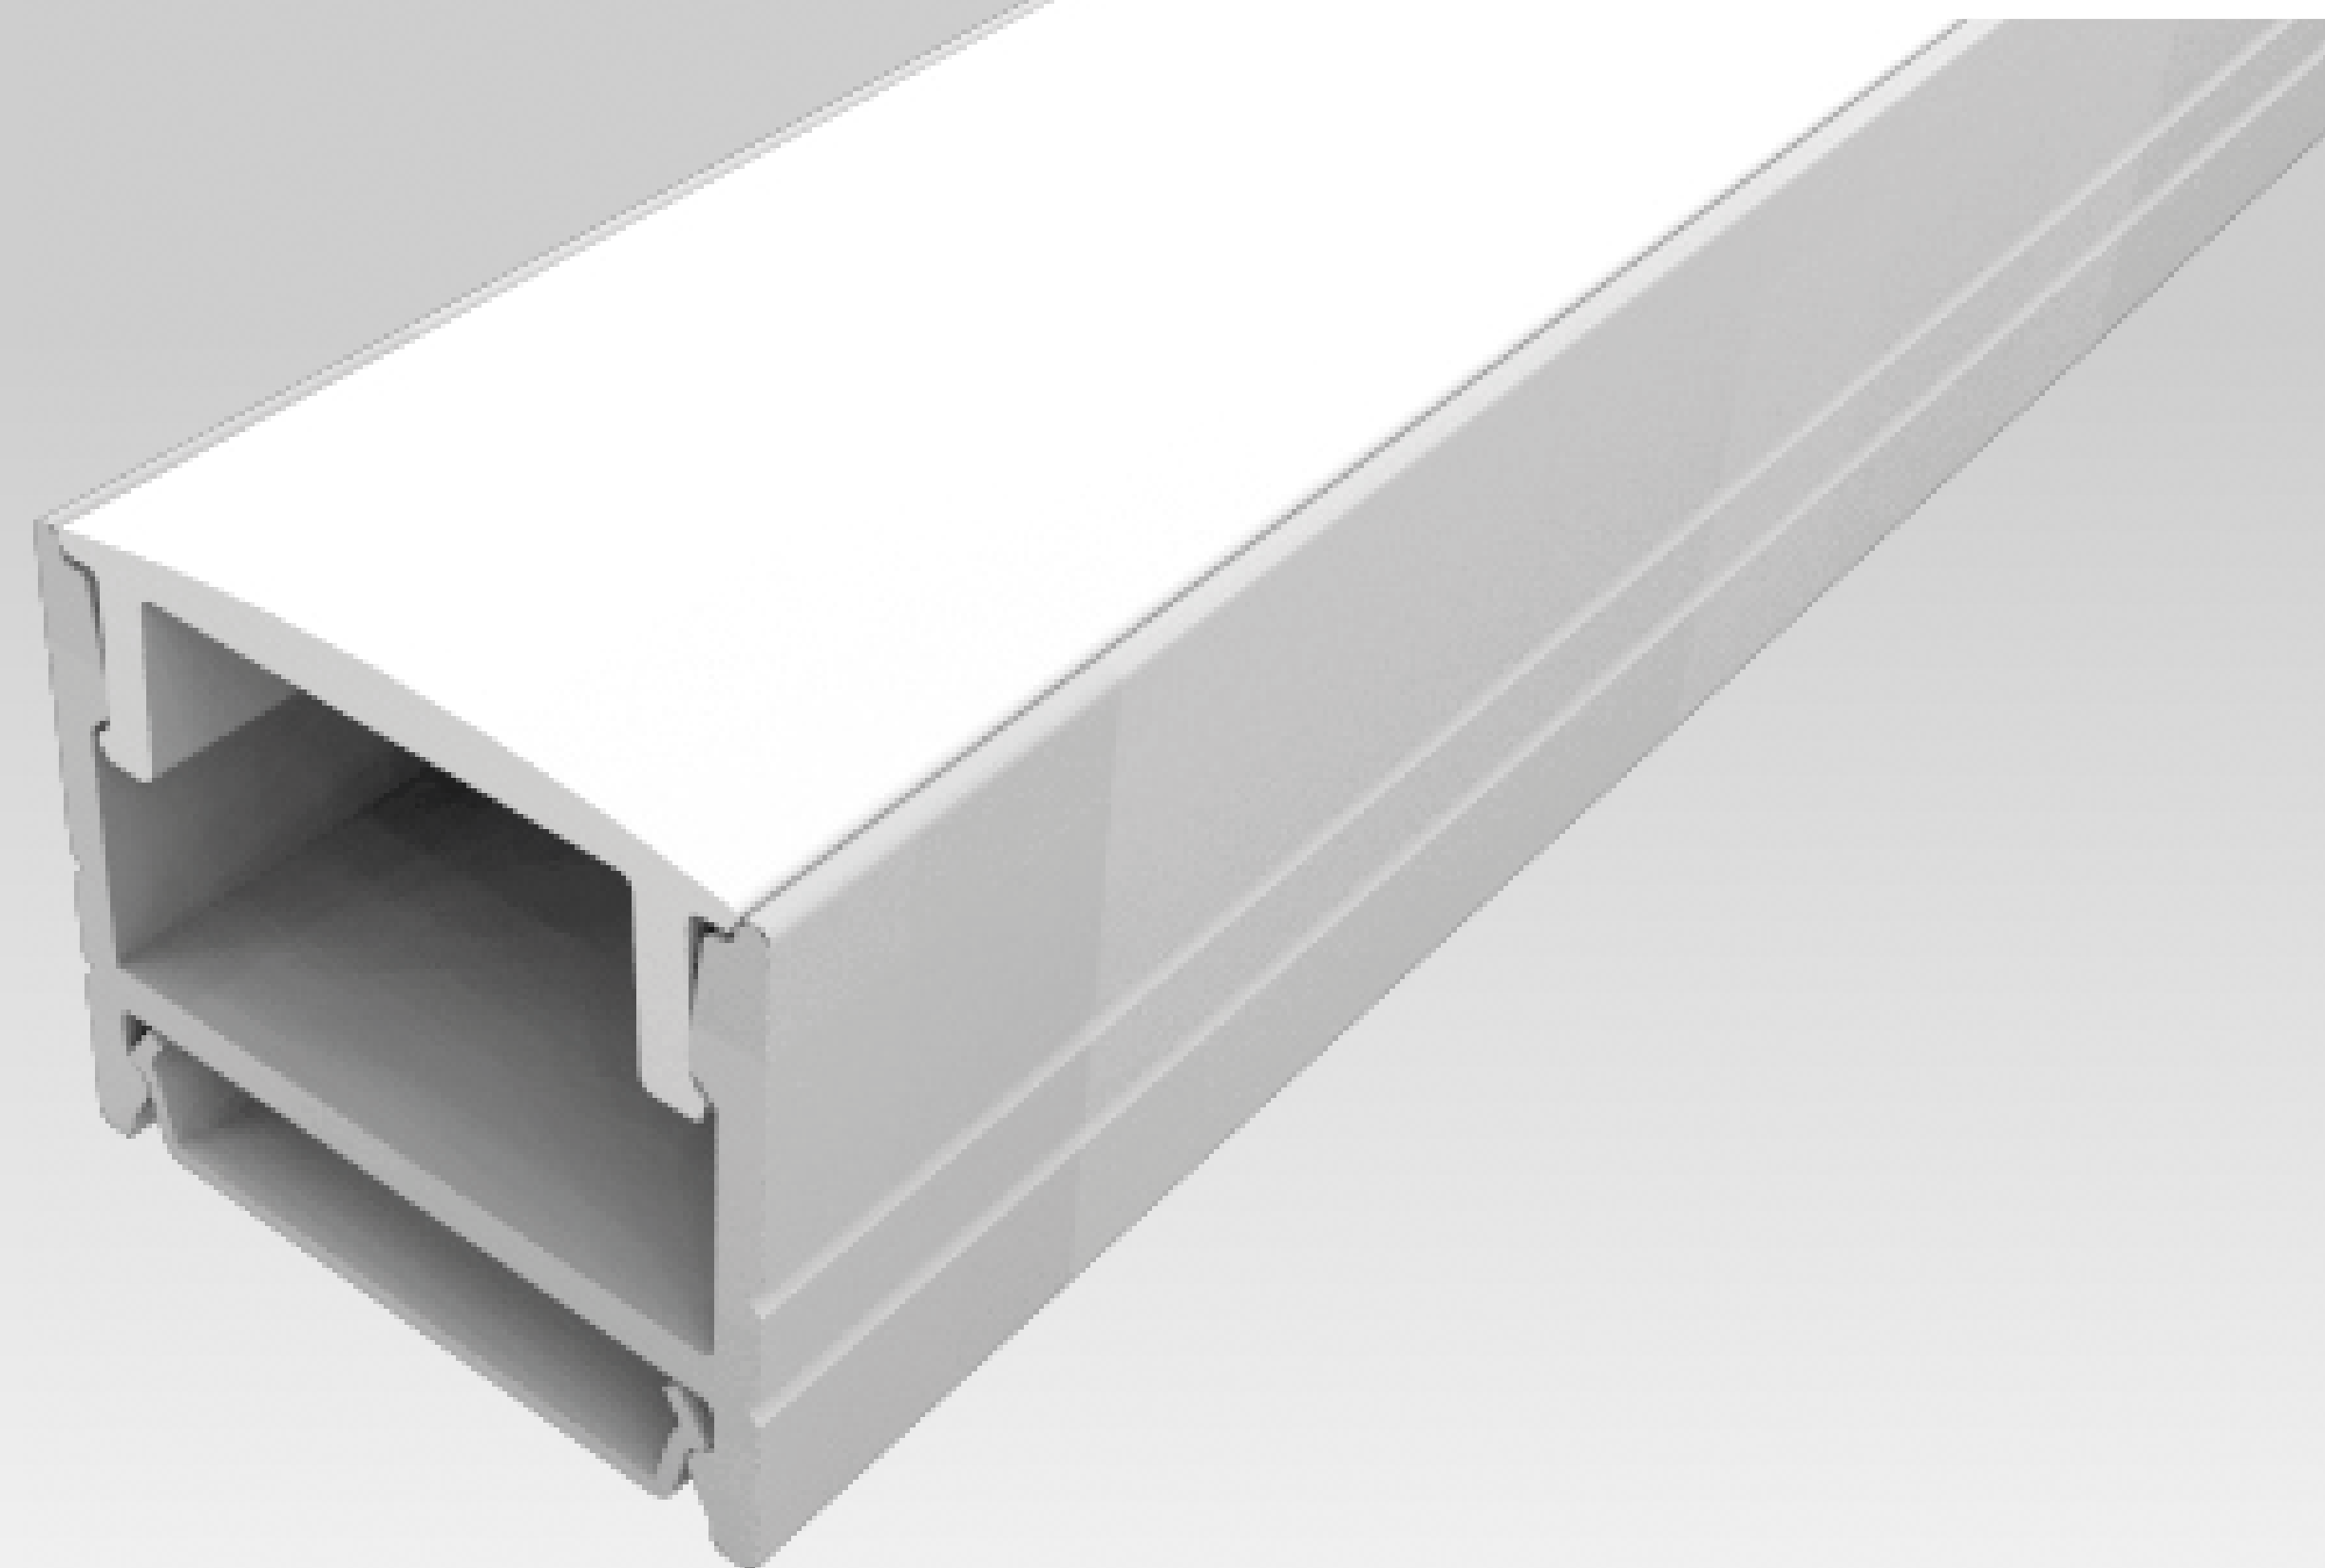

perfil linear | **sobrepor**

Infinite Plus

ID239

perfil preto [PT] ●

tamanho	difusor	código
1000mm	branco leitoso	ID239-1PL
2000mm	branco leitoso	ID239-2PL
3000mm	branco leitoso	ID239-3PL

perfil branco [BR] ○

tamanho	difusor	código
1000mm	branco leitoso	ID239-1BL
2000mm	branco leitoso	ID239-2BL
3000mm	branco leitoso	ID239-3BL

perfil alumínio [AL] ●

tamanho	difusor	código
1000mm	branco leitoso	ID239-1FL
2000mm	branco leitoso	ID239-2FL
3000mm	branco leitoso	ID239-3FL

capacidade: 1x fita de LED 10mm (largura da fita)
recomendação de uso: fita de LED à partir de 240 LEDs ou fita LED COB

cores disponíveis

difusor

DIF ID239BR
100% acrílico

trava

TR ID239

acabamento

TE ID239/BR
TE ID239/PT
TE ID239/CZ

caixa master: 30

grau de proteção: IP20