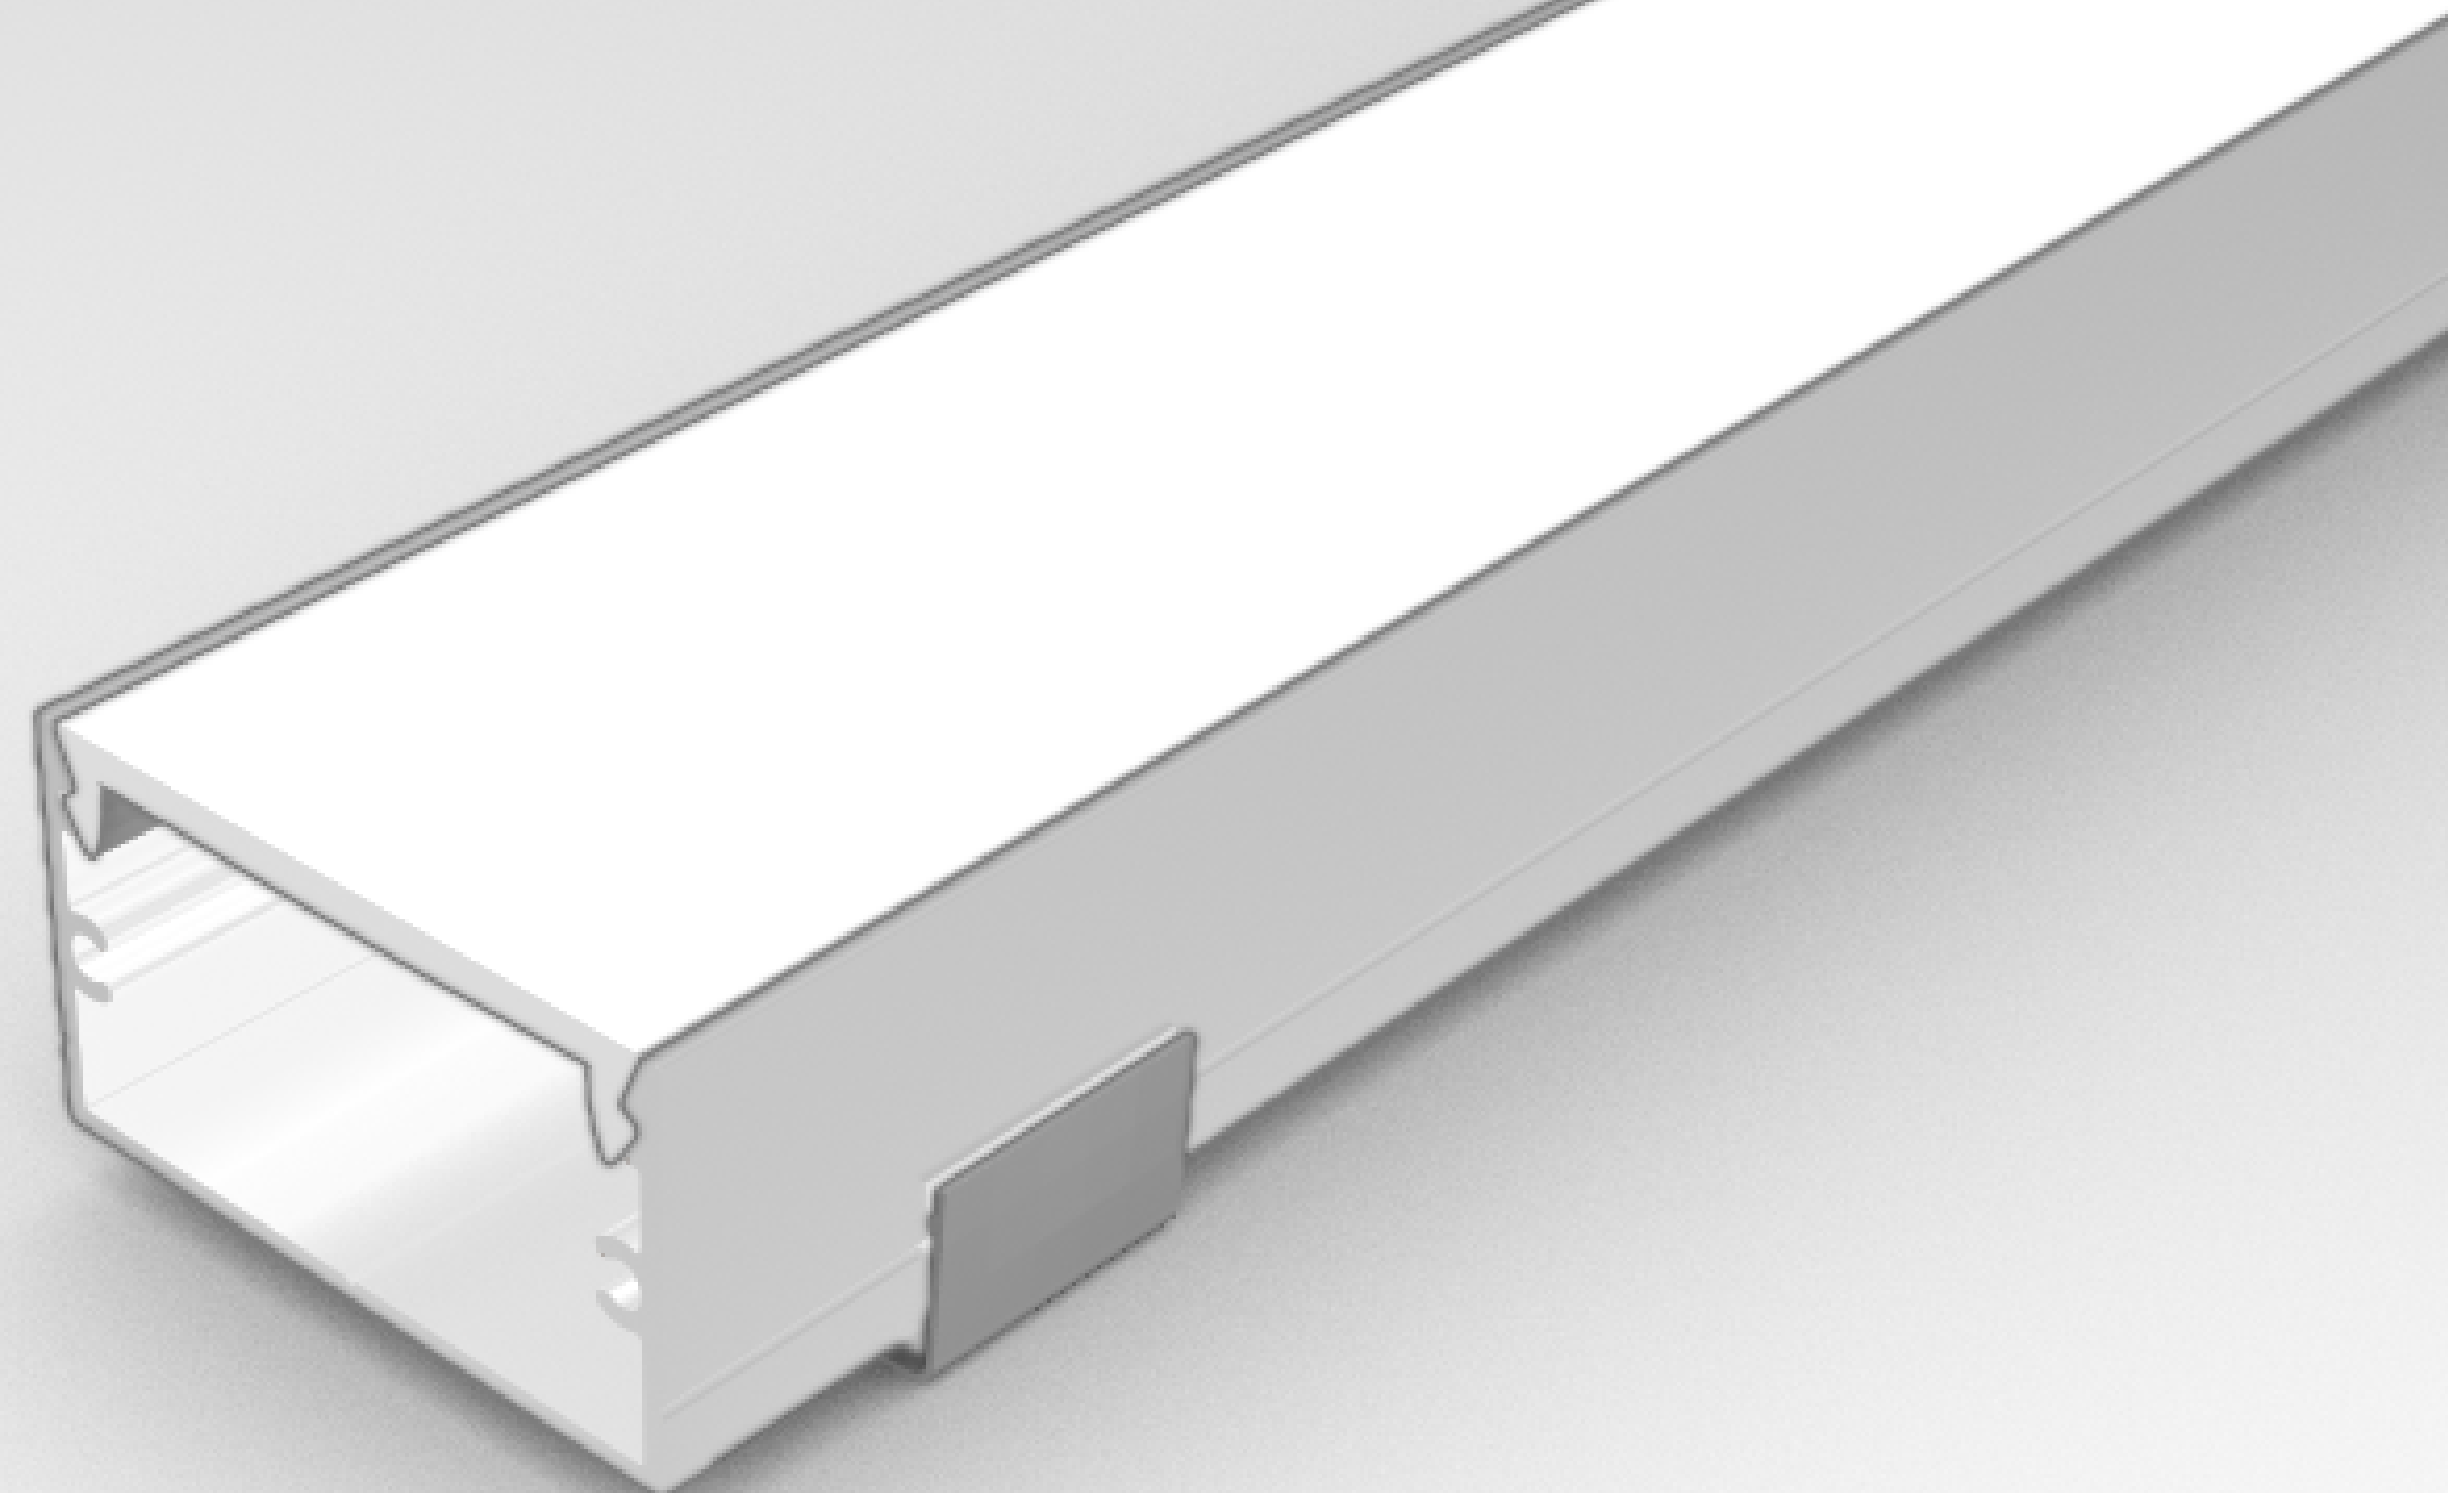

perfil linear | **sobrepor**

Eagle

ID252

perfil preto [PT] ●

tamanho	difusor	código
1000mm	branco leitoso	ID252-1PL
2000mm	branco leitoso	ID252-2PL
3000mm	branco leitoso	ID252-3PL

perfil branco [BR] ○

tamanho	difusor	código
1000mm	branco leitoso	ID252-1BL
2000mm	branco leitoso	ID252-2BL
3000mm	branco leitoso	ID252-3BL

capacidade: 3x fita de LED 10mm (largura da fita)
recomendação de uso: mínimo 2x fita de LED à partir de 120 LEDs

cores disponíveis

perfil

difusor

DIF ID252/BR
100% acrílico

trava de
fixação

TR ID252

acabamento

TE ID252/BR
TE ID252/PT
TE ID252/CZ

caixa master: 30

grau de proteção: IP20